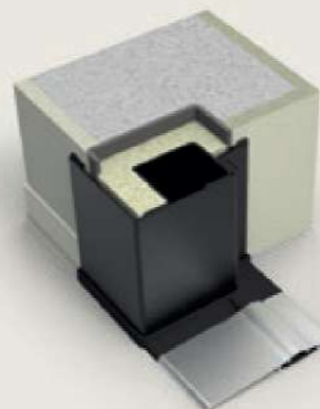

Монтажные решения со стальным каркасом для Di.Big Installation solutions with steel frame for Di.Big security doors

20. Подрамник и рама для поворотной входной двери Di.Big

Subframe and frame for Di.Big pivot security door